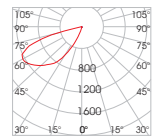

ORIGIN SF RT 13