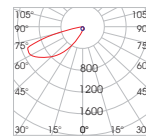

Model	Type	Watt	CCT*	CR180 LED Source	Colour	Dimming Option
				80 (80)		
ORIGIN SF (ORIGIN SF)	Square (SQ)	3.9W (04)	2700K (27B)	370lm	Black (BL)	230VAC Non-Dimmable (230ND) 24VDC PWM Dimmable (24D) 48VDC PWM Dimmable (48D)
			3000K (30B)	390lm	White (WH)	
	4000K (40B)	420lm				
		13.9W (14)	2700K (27B)	1370lm		230VAC Non-Dimmable (230ND) 48VDC PWM Dimmable (48D)
			3000K (30B)	1470lm		
			4000K (40B)	1570lm		
	Rectangular (RT)	13W (13)	2700K (27B)	1210lm		
			3000K (30B)	1300lm		
			4000K (40B)	1400lm		

Ordering Code Example: ORIGIN SF-SQ-14-30B-80-BL-230ND

ORIGIN SF SQ 04